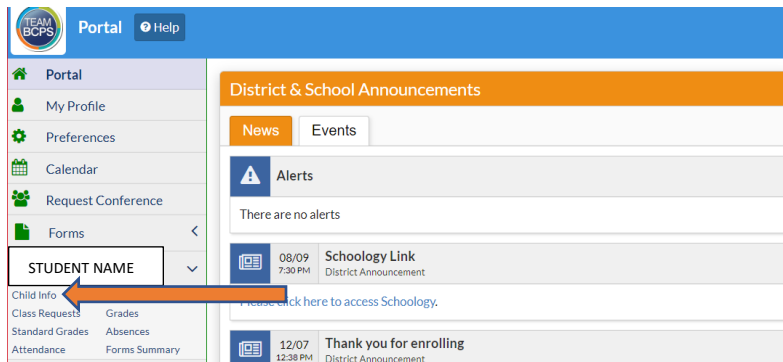

Directions for accessing Transportation info in FOCUS 8.10.11 (LHP)

1. Log into FOCUS. You should see this screen:

2. Click on the arrow by your student's name. You should see a dropdown menu.

3. Click on Child Info.

Directions for accessing Transportation info in FOCUS 8.10.11 (LHP)

4. Locate the tab labeled Transportation.

5. Click on the tab for Transportation.

If you have requested transportation, that information should be reflected on this screen. There may currently be no bus information showing, but that is because Transportation is still working on bus routes.