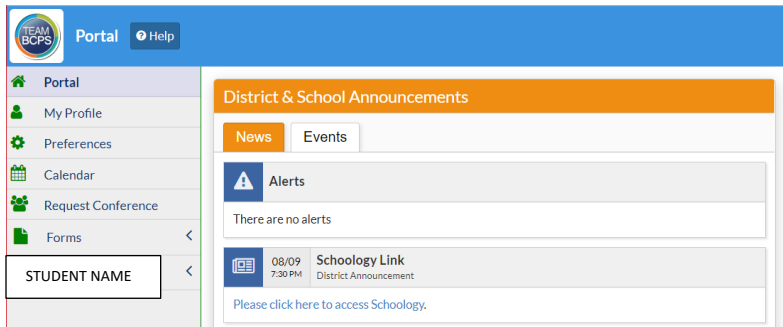

Directions for accessing Transportation info in FOCUS 8.10.11 (LHP)

1. Log into FOCUS. You should see this screen:

2. Click on the arrow by your student's name. You should see a dropdown menu.

3. Click on Child Info.

Directions for accessing Transportation info in FOCUS 8.10.11 (LHP)

4. Locate the tab labeled Transportation.

5. Click on the tab for Transportation.

If you have requested transportation, that information should be reflected on this screen. There may currently be no bus information showing, but that is because Transportation is still working on bus routes.