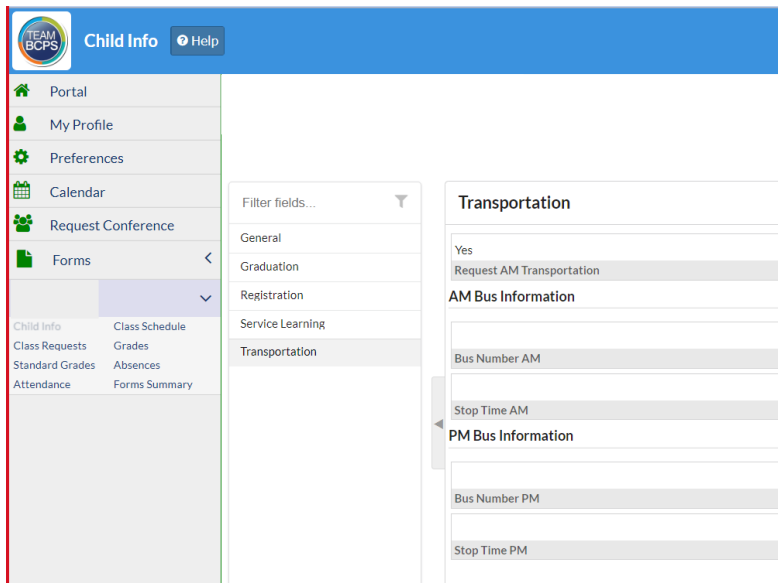

Directions for accessing Transportation info in FOCUS 8.10.11 (LHP)

1. Log into FOCUS. You should see this screen:

2. Click on the arrow by your student's name. You should see a dropdown menu.

3. Click on Child Info.

Directions for accessing Transportation info in FOCUS 8.10.11 (LHP)

4. Locate the tab labeled Transportation.

5. Click on the tab for Transportation.

If you have requested transportation, that information should be reflected on this screen. There may currently be no bus information showing, but that is because Transportation is still working on bus routes.