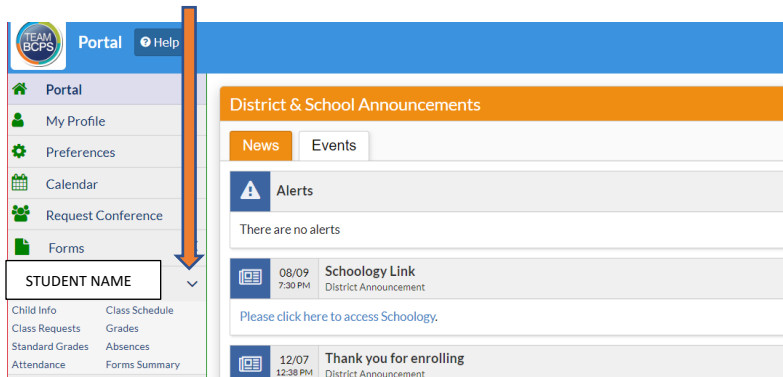

Directions for accessing Transportation info in FOCUS 8.10.11 (LHP)

1. Log into FOCUS. You should see this screen:

2. Click on the arrow by your student's name. You should see a dropdown menu.

3. Click on Child Info.

Directions for accessing Transportation info in FOCUS 8.10.11 (LHP)

4. Locate the tab labeled Transportation.

5. Click on the tab for Transportation.

If you have requested transportation, that information should be reflected on this screen. There may currently be no bus information showing, but that is because Transportation is still working on bus routes.