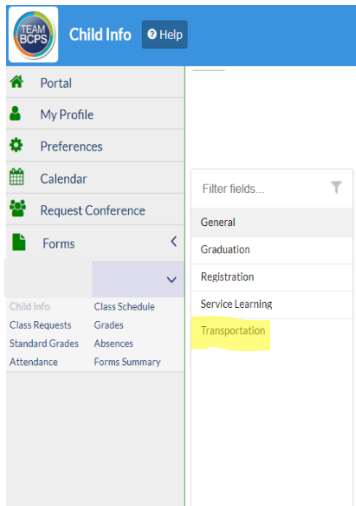

Directions for accessing Transportation info in FOCUS 8.10.11 (LHP)

1. Log into FOCUS. You should see this screen:

2. Click on the arrow by your student's name. You should see a dropdown menu.

3. Click on Child Info.

Directions for accessing Transportation info in FOCUS 8.10.11 (LHP)

4. Locate the tab labeled Transportation.

5. Click on the tab for Transportation.

If you have requested transportation, that information should be reflected on this screen. There may currently be no bus information showing, but that is because Transportation is still working on bus routes.